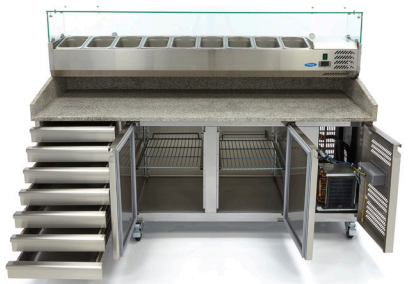

PIZZA TABLE

MODEL: 2 + 7 DRAWERS + STRAIGHT 2000

SPECIFICATIONS

Power	350/200 Watt
Connection	230V / 50Hz / 1Phase
Nett Weight	335.0 Kg
Gross Weight	462.0 Kg
Machine Dimensions	H1450 x W2020 x D800 mm
Packaging Dimensions	H1480 x W2060 x D830 mm
Packaging Volume	2.53 CBM
Packaging Material	Carton Box with Foam
HS Customs Code	84185019
EAN Code	8719632122432
Article Number	09400225

Robust pizza table with luxury design
With large granite worktop
Inside and out of stainless steel AISI 304
Extra powerful cooling system on the right side
4-door size with total content of 580L
2 Rugged stainless steel doors and 7 drawers
Equipped with adjustable grids (1 per door)
Dixell digital temperature controller
Cooling system with fan
Evaporator is foamed on 3 sides
Automatic defrosting
Zanussi compressor
Coolant R290 / CFC free
Thickness of insulation material 35 mm
Temperature: -2 ° to + 10 ° degrees Celcius
Extra drawers are optional

- 👑 HIGH QUALITY / LOW PRICES
- 👑 24 / 7 SUPPORT & SERVICE
- 👑 IMMEDIATELY AVAILABLE FROM STOCK
- 👑 TECHNICAL DEPARTMENT & WARRANTY
- 👑 EXCELLENT CUSTOMER SATISFACTION

Including:

Maxima Countertop Refrigerated Display 200 cm - 1/3 GN: Luxury refrigerated display with glass cover. Capacity 9 x 1/3 GN. Stainless steel housing and supports. Digital temperature controller. Fitted with adjustable feet. Standard exclusive bins and lids.

4-door size with total content of 580L

Extra powerful cooling system on the right side

Dixell digital temperature controller