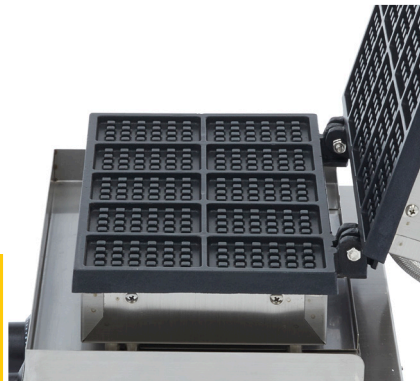

Aluminium baking pan with non-stick coating